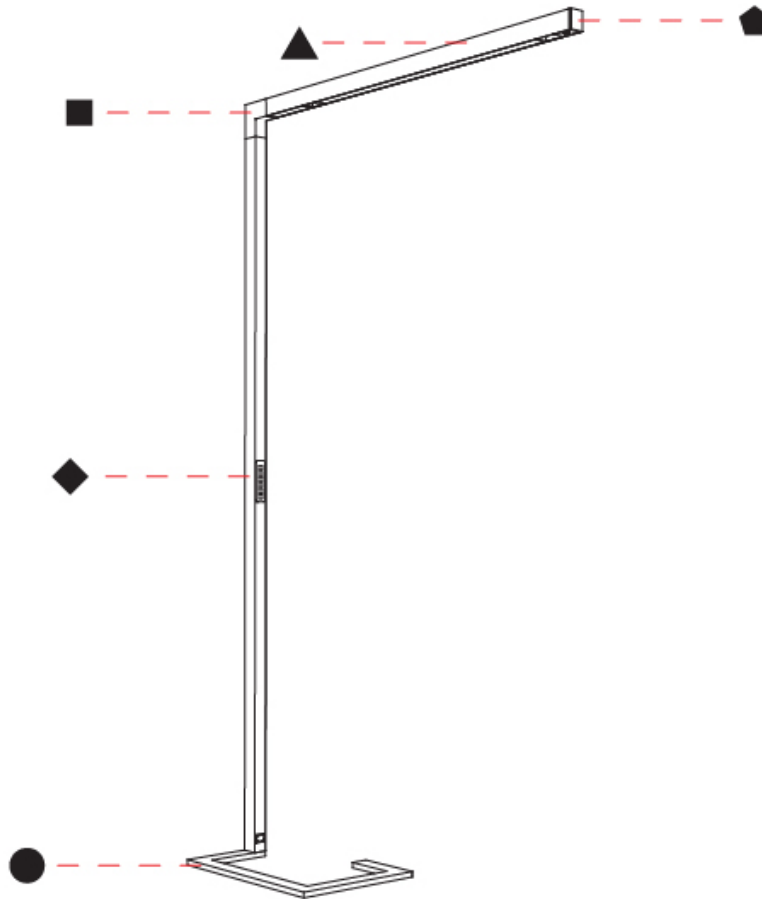

HYPRO-F 90 PORTABLE

A340003-

PROJECT

TYPE

SPECIFIER

QUANTITY

DATE

A