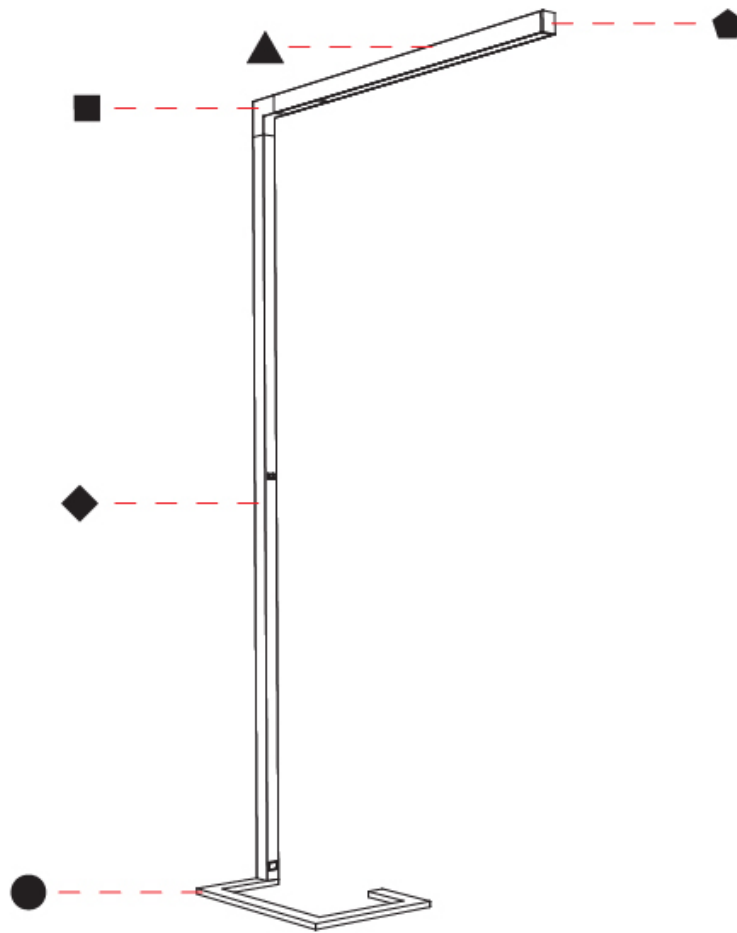

HYPRO-F 90 PORTABLE

A340001-

PROJECT

TYPE

SPECIFIER

QUANTITY

DATE

A