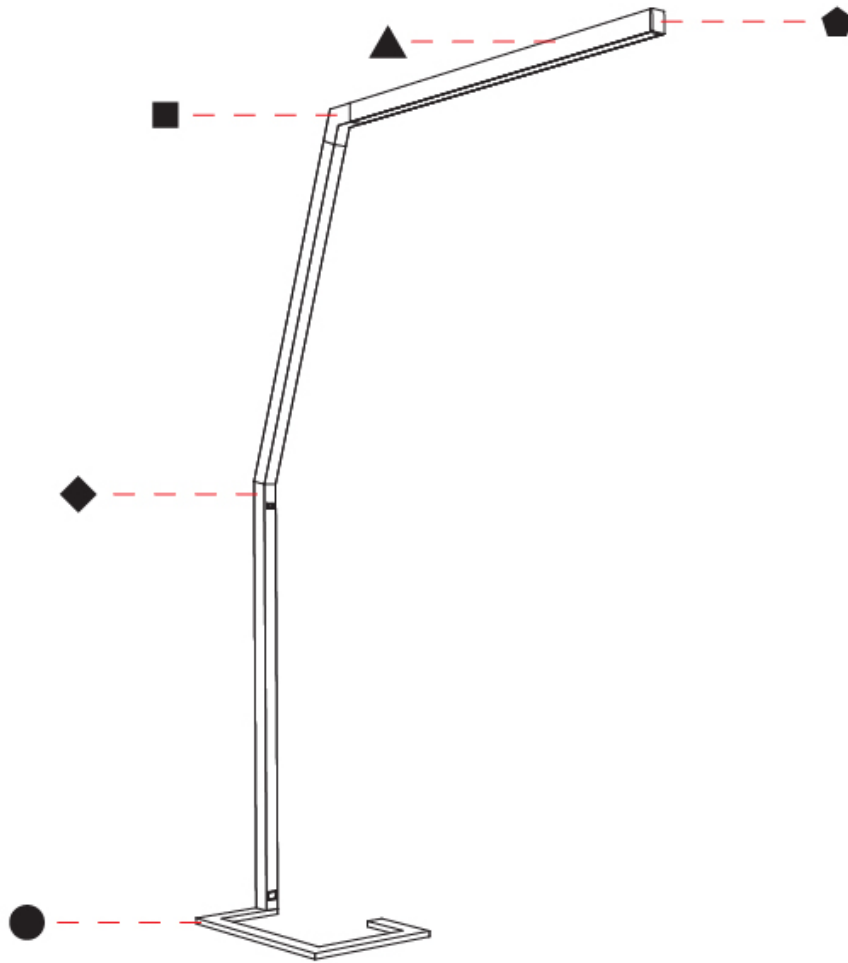

HYPRO-F 160 PORTABLE

A340006-

PROJECT

TYPE

SPECIFIER

QUANTITY

DATE

A