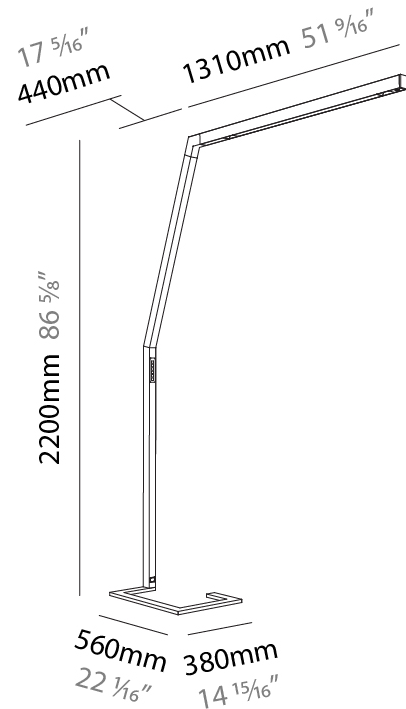

PROJECT
TYPE
SPECIFIER
QUANTITY
DATE

HYPRO-F 160 PORTABLE

A340008-

base number   Color   Finishes   Finishes   Finishes   Finishes   Finishes   Diffuser

Temperature

1. To build a product code in our configurator select the specify button on the base model # product page
2. To build a manual product code on this datasheet choose from the options listed below in blue font and add the suffix to the base model #

GENERAL

Series: Hypro
Subseries: Hypro-F 160
Brand: Prolicht
Division: Architectural
Mounting Type: Portable
Mounting Location: Floor
Subcategory: Floor

PHYSICAL

Shape: Abstract
Length (mm): 1750
Length (in): 68 7/8
Width (mm): 380
Width (in): 14 15/16
Height (mm): 2200
Height (in): 86 5/8
Light Distribution: Direct / Indirect
Diffuser: PMMA - Micro-prism / Rico
Fixture Finish: ANA / SSR / BKV / CWI / CRY / HAB / MSR / UFT / ITA / RUA / OGR / FTG / MYG / RWR / LOD / PUS / FRO / FUP / KIA / POP / BLS / SPG / MEY / GOH / GUM / CHC / COM / ABZ / JAG / OBR / MOS / ROR
Fixture Material: Aluminum Die Cast

ELECTRICAL

Lamp Type: LED (Zhaga Standard)
Input Wattage (W): 96
Total Output Wattage (W): 87.3
Driver Included: Yes
Driver Location: Integrated
Input Voltage (V): 120 - 277

LED

Color Temperature (°K): 3000 / 4000
Max. Delivered Lumen (lm): 6861-7119
CRI: >90 CRI

OPTICAL

RATINGS AND CERTIFICATIONS

Certified By: Certified for North American Standards
IP rating: IP20