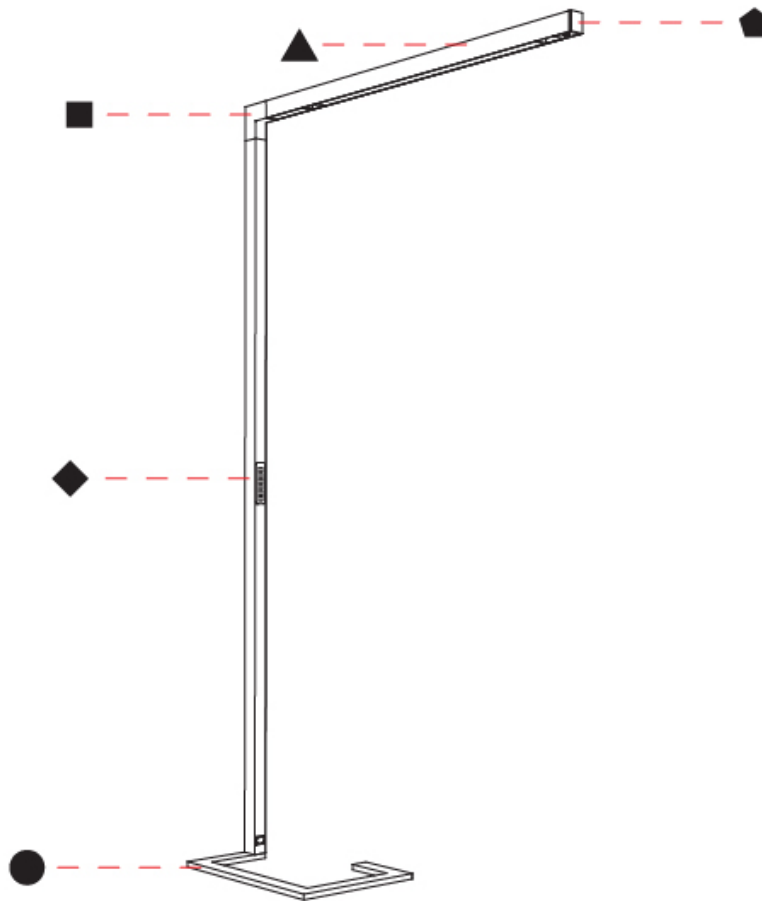

HYPRO-F 90 PORTABLE

A340004-

PROJECT

TYPE

SPECIFIER

QUANTITY

DATE

A