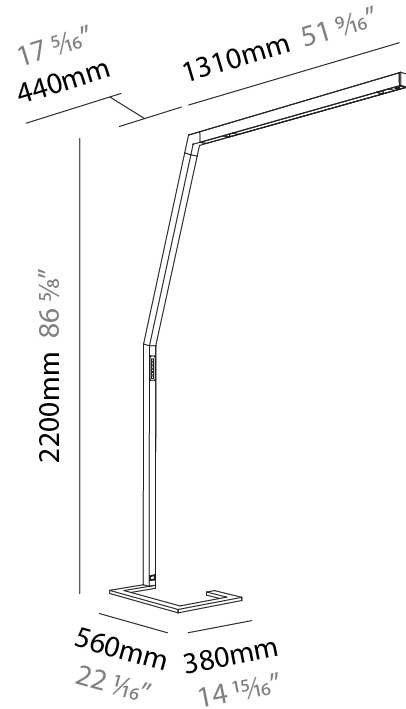

HYPRO-F 160 PORTABLE

A340009-

base number   Color   Finishes   Finishes   Finishes   Finishes   Finishes   Diffuser

1. To build a product code in our configurator select the specify button on the base model # product page
2. To build a manual product code on this datasheet choose from the options listed below in blue font and add the suffix to the base model #

GENERAL

Series: Hypro
Subseries: Hypro-F 160
Brand: Prolicht
Division: Architectural
Mounting Type: Portable
Mounting Location: Floor
Subcategory: Floor

PHYSICAL

Shape: Abstract
Length (mm): 1750
Length (in): 68 ⁷/₈
Width (mm): 380
Width (in): 14 ¹⁵/₁₆
Height (mm): 2200
Height (in): 86 ⁵/₈
Light Distribution: Direct / Indirect
Diffuser: PMMA - Micro-prism / Rico
Fixture Finish: ANA / SSR / BKV / CWI / CRY / HAB / MSR / UFT / ITA / RUA / OGR / FTG / MYG / RWR / LOD / PUS / FRO / FUP / KIA / POP / BLS / SPG / MEY / GOH / GUM / CHC / COM / ABZ / JAG / OBR / MOS / ROR
Fixture Material: Aluminum Die Cast

ELECTRICAL

Lamp Type: LED (Zhaga Standard)
Input Wattage (W): 96
Total Output Wattage (W): 87.3
Driver Included: Yes
Driver Location: Integrated
Input Voltage (V): 120 - 277

LED

Color Temperature (°K): 3000 / 4000 / TW
Max. Delivered Lumen (lm): 4068-7001
CRI: >90 CRI

OPTICAL

RATINGS AND CERTIFICATIONS

Certified By: Certified for North American Standards
IP rating: IP20