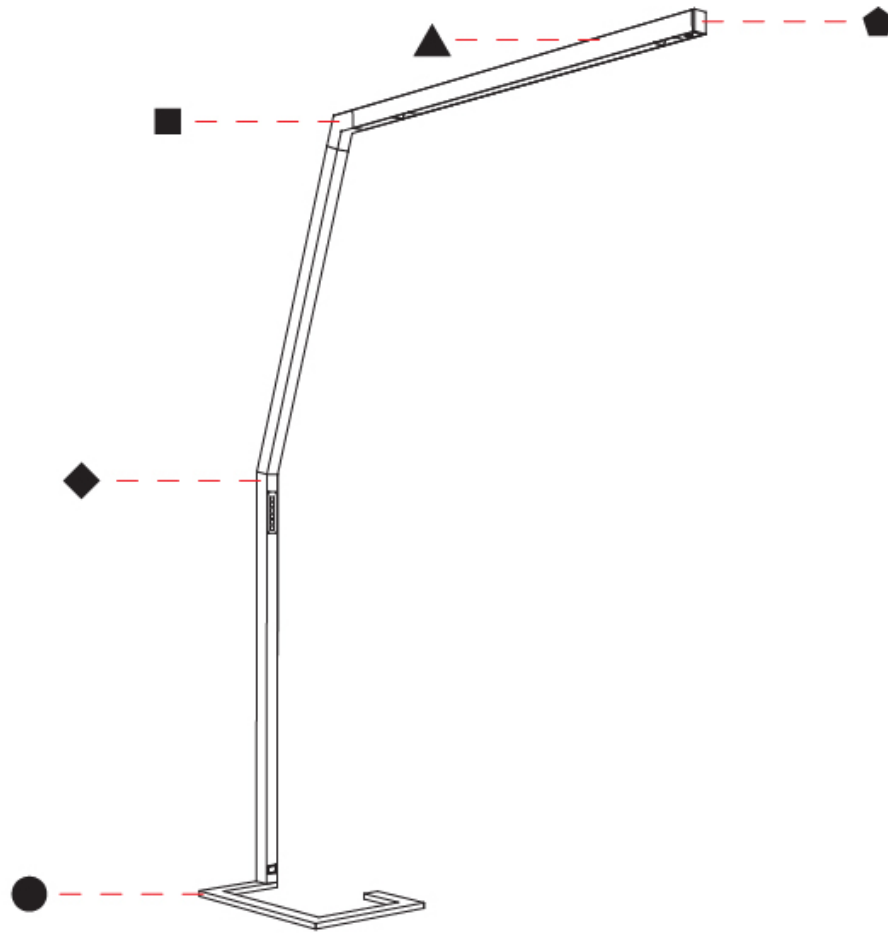

HYPRO-F 160 PORTABLE

A340008-

PROJECT
TYPE
SPECIFIER
QUANTITY
DATE