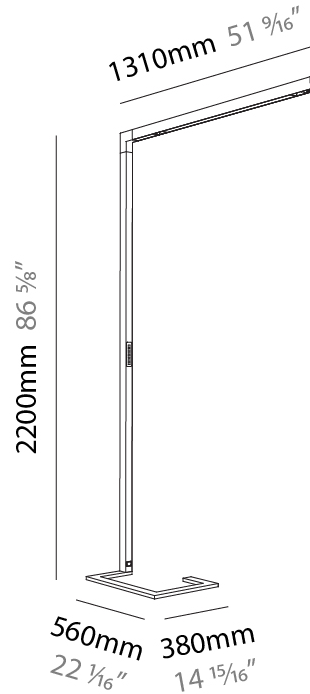

HYPRO-F 90 PORTABLE

A340004-

base number   Color   Finishes   Finishes   Finishes   Finishes   Finishes   Diffuser

1. To build a product code in our configurator select the specify button on the base model # product page
2. To build a manual product code on this datasheet choose from the options listed below in blue font and add the suffix to the base model #

GENERAL

Series: Hypro
Subseries: Hypro-F 90
Brand: Prolicht
Division: Architectural
Mounting Type: Portable
Mounting Location: Floor
Subcategory: Floor

PHYSICAL

Shape: Abstract
Length (mm): 1310
Length (in): 51 ⁹/₁₆"
Width (mm): 380
Width (in): 14 ¹⁵/₁₆"
Height (mm): 2200
Height (in): 86 ⁵/₈"
Light Distribution: Direct / Indirect
Diffuser: PMMA - Micro-prism / Rico
Fixture Finish: [ANA / SSR / BKV / CWI / CRY / HAB / MSR / UFT / ITA / RUA / OGR / FTG / MYG / RWR / LOD / PUS / FRO / FUP / KIA / POP / BLS / SPG / MEY / GOH / GUM / CHC / COM / ABZ / JAG / OBR / MOS / ROR](#)
Fixture Material: Aluminum Die Cast

ELECTRICAL

Lamp Type: LED (Zhaga Standard)
Input Wattage (W): 96
Total Output Wattage (W): 87.3
Driver Included: Yes
Driver Location: Integrated
Input Voltage (V): 120 - 277

LED

Color Temperature (°K): 3000 / 4000 / TW
Max. Delivered Lumen (lm): 4068-7001
CRI: >90 CRI

OPTICAL

RATINGS AND CERTIFICATIONS

Certified By: Certified for North American Standards
IP rating: IP20