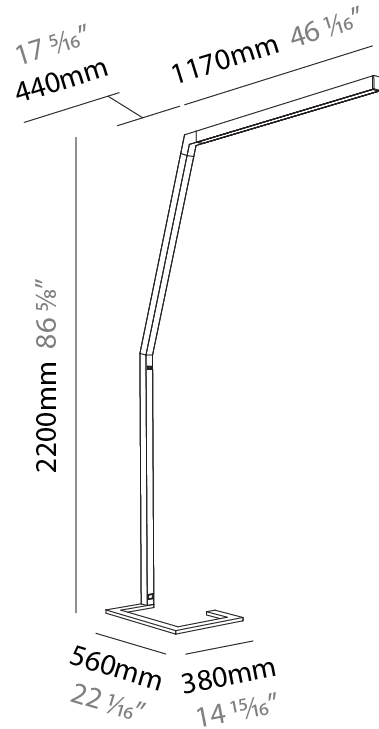

HYPRO-F 160 PORTABLE

A340006-

base number   Color   Finishes   Finishes   Finishes   Finishes   Finishes   Diffuser

1. To build a product code in our configurator select the specify button on the base model # product page
2. To build a manual product code on this datasheet choose from the options listed below in blue font and add the suffix to the base model #

GENERAL

Series: Hypro
Subseries: Hypro-F 160
Brand: Prolicht
Division: Architectural
Mounting Type: Portable
Mounting Location: Floor
Subcategory: Floor

PHYSICAL

Shape: Abstract
Length (mm): 1610
Length (in): 63 ³/₈
Width (mm): 380
Width (in): 14 ¹⁵/₁₆
Height (mm): 2200
Height (in): 86 ⁵/₈
Light Distribution: Direct / Indirect
Diffuser: PMMA - Micro-prism / Rico
Fixture Finish: ANA / SSR / BKV / CWI / CRY / HAB / MSR / UFT / ITA / RUA / OGR / FTG / MYG / RWR / LOD / PUS / FRO / FUP / KIA / POP / BLS / SPG / MEY / GOH / GUM / CHC / COM / ABZ / JAG / OBR / MOS / ROR
Fixture Material: Aluminum Die Cast

ELECTRICAL

Lamp Type: LED (Zhaga Standard)
Input Wattage (W): 59
Total Output Wattage (W): 53.7
Driver Included: Yes
Driver Location: Integrated
Input Voltage (V): 120 - 277

LED

Color Temperature (°K): 3000 / 4000
Max. Delivered Lumen (lm): 5018 - 5105
CRI: >90 CRI

OPTICAL

RATINGS AND CERTIFICATIONS

Certified By: Certified for North American Standards
IP rating: IP20