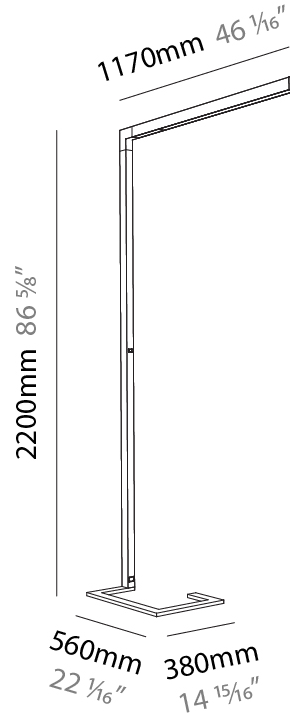

HYPRO-F 90 PORTABLE

A340001-

base number   Color   Finishes   Finishes   Finishes   Finishes   Finishes   Diffuser

PROJECT
TYPE
SPECIFIER
QUANTITY
DATE

1. To build a product code in our configurator select the specify button on the base model # product page
2. To build a manual product code on this datasheet choose from the options listed below in blue font and add the suffix to the base model #

GENERAL

Series: Hypro
Subseries: Hypro-F 90
Brand: Prolicht
Division: Architectural
Mounting Type: Portable
Mounting Location: Floor
Subcategory: Floor

PHYSICAL

Shape: Abstract
Length (mm): 1170
Length (in): 46 1/16
Width (mm): 380
Width (in): 14 15/16
Height (mm): 2200
Height (in): 86 5/8
Light Distribution: Direct / Indirect
Diffuser: PMMA - Micro-prism / Rico
Fixture Finish: ANA / SSR / BKV / CWI / CRY / HAB / MSR / UFT / ITA / RUA / OGR / FTG / MYG / RWR / LOD / PUS / FRO / FUP / KIA / POP / BLS / SPG / MEY / GOH / GUM / CHC / COM / ABZ / JAG / OBR / MOS / ROR
Fixture Material: Aluminum Die Cast

ELECTRICAL

Lamp Type: LED (Zhaga Standard)
Input Wattage (W): 59
Total Output Wattage (W): 53.7
Driver Included: Yes
Driver Location: Integrated
Input Voltage (V): 120 - 277

LED

Color Temperature (°K): 3000 / 4000
Max. Delivered Lumen (lm): 5018 - 5105
CRI: >90 CRI

OPTICAL

RATINGS AND CERTIFICATIONS

Certified By: Certified for North American Standards
IP rating: IP20